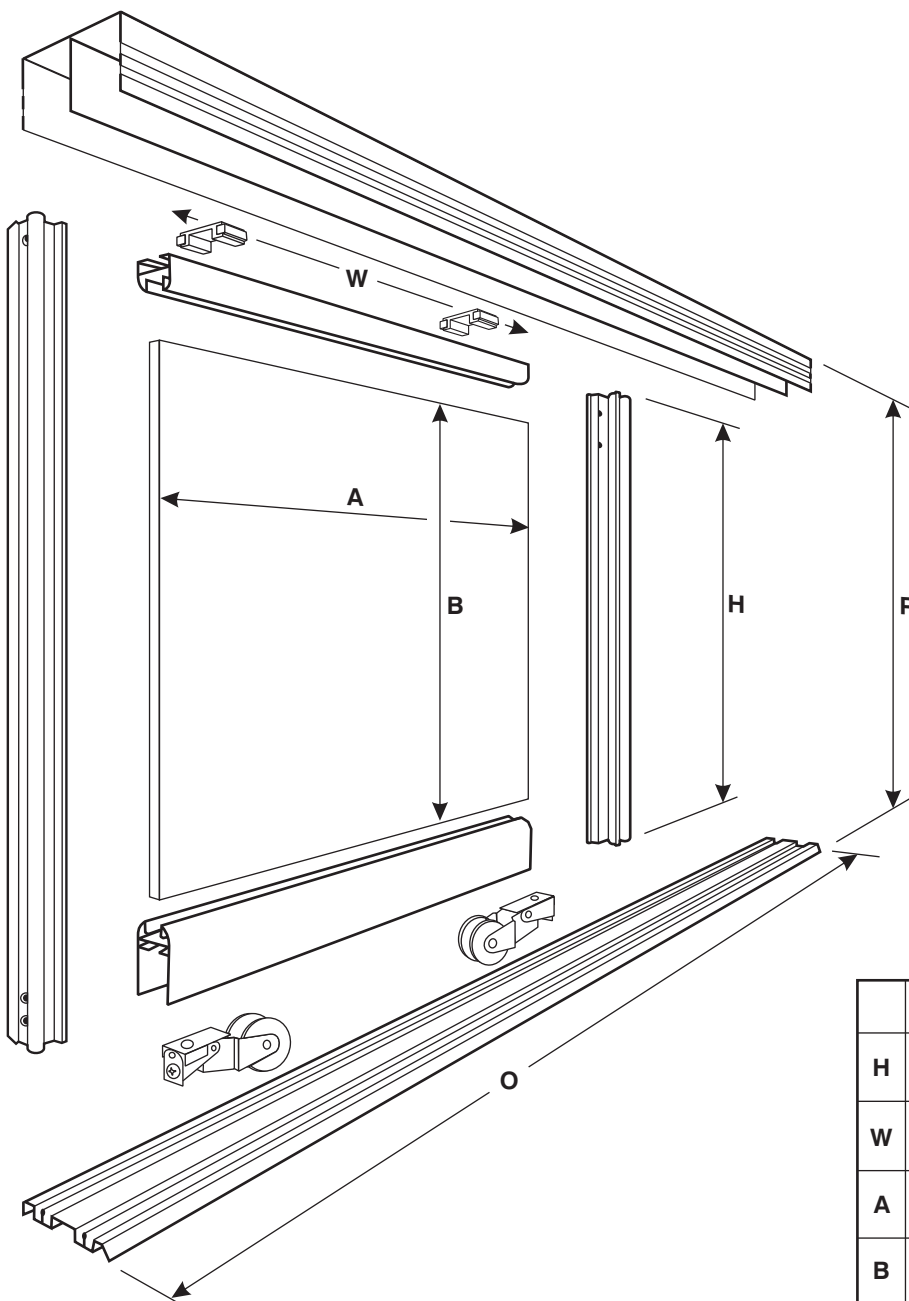

### ALUMINIUM WARDROBE SYSTEM FIXING INSTRUCTIONS

①		8g x 25 Twinfast self tapping screw	4	6	8
②		M6 x Pan head Pozi-drive screw zinc plated	4	6	8
③		8g x 9.5mm Mushroom flanged head self tapping screw zinc plated	4	6	8
④		M4 x 16 Countersunk Posi-drive screw zinc plated	4	6	8
⑤		8g x 32 Pozi-drive woodscrew brass or silver	18	26	34

<b>H</b>	P - 35mm	P - 35mm	P - 35mm
<b>W</b>	$\frac{(O - 75mm)}{2}$	$\frac{(O - 100mm)}{3}$	$\frac{(O - 150mm)}{4}$
<b>A</b>	W + 16mm	W + 16mm	W + 16mm
<b>B</b>	P - 86mm	P - 86mm	P - 86mm