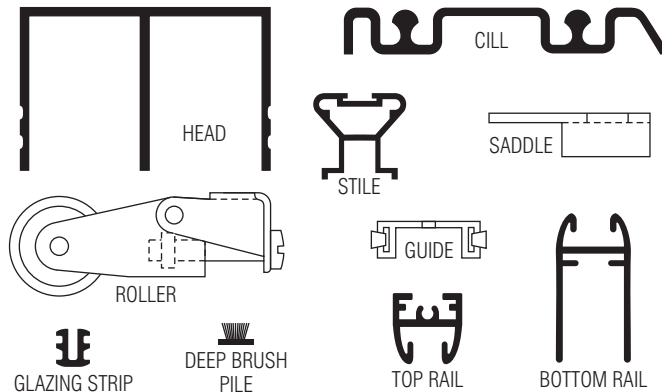

## DIAMOND

### ALUMINIUM WARDROBE SYSTEM FIXING INSTRUCTIONS

①		8g x 25 Twinfast self tapping screw	4	6	8
②		M6 x Pan head Pozi-drive screw zinc plated	4	6	8
③		8g x 9.5mm Mushroom flanged head self tapping screw zinc plated	4	6	8
④		M4 x 16 Countersunk Posi-drive screw zinc plated	4	6	8
⑤		8g x 32 Pozi-drive woodscrew brass or silver	18	26	34

<b>H</b>	P - 35mm	P - 35mm	P - 35mm
<b>W</b>	$\frac{(O - 75mm)}{2}$	$\frac{(O - 100mm)}{3}$	$\frac{(O - 150mm)}{4}$
<b>A</b>	W + 16mm	W + 16mm	W + 16mm
<b>B</b>	P - 86mm	P - 86mm	P - 86mm